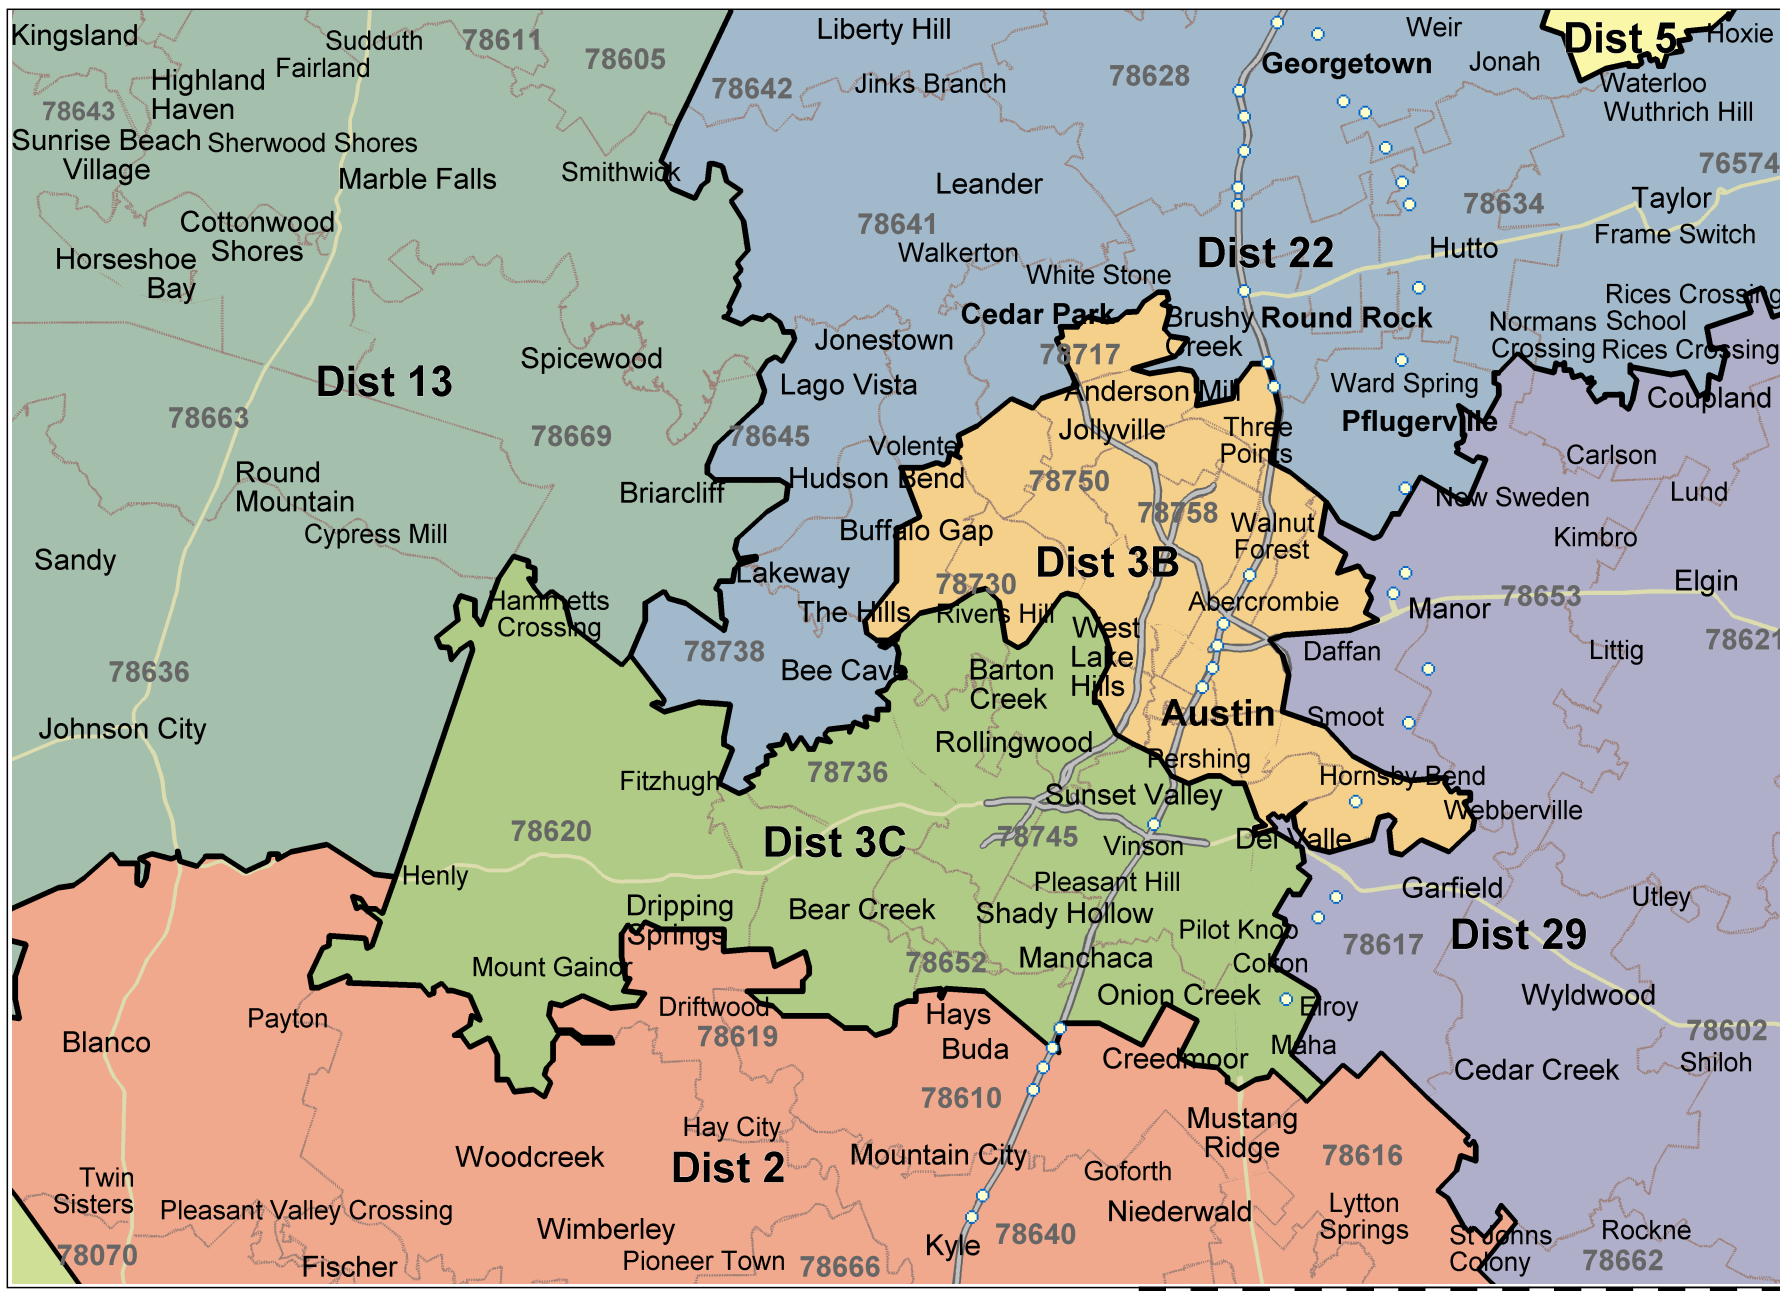

Austin Area

Custom territories

- Dist 10
- Dist 11
- Dist 12
- Dist 13
- Dist 15
- Dist 16
- Dist 17
- Dist 18
- Dist 1A
- Dist 1E
- Dist 2
- Dist 22
- Dist 26
- Dist 27
- Dist 29
- Dist 30
- Dist 3B
- Dist 3C
- Dist 4
- Dist 5
- Dist 6
- Dist 7
- Dist 8A
- Dist 8C
- Dist 8D
- Dist 8E

Copyright © and (P) 1988–2012 Microsoft Corporation and/or its suppliers. All rights reserved. <http://www.microsoft.com/mappoint/>
 Certain mapping and direction data © 2012 NAVTEQ. All rights reserved. The Data for areas of Canada includes information taken with permission from Canadian authorities, including: © Her Majesty the Queen in Right of Canada, © Queen's Printer for Ontario. NAVTEQ and NAVTEQ ON BOARD are trademarks of NAVTEQ. © 2012 Tele Atlas North America, Inc. All rights reserved. Tele Atlas and Tele Atlas North America are trademarks of Tele Atlas, Inc. © 2012 by Applied Geographic Solutions. All rights reserved. Portions © Copyright 2012 by Woodall Publications Corp. All rights reserved.