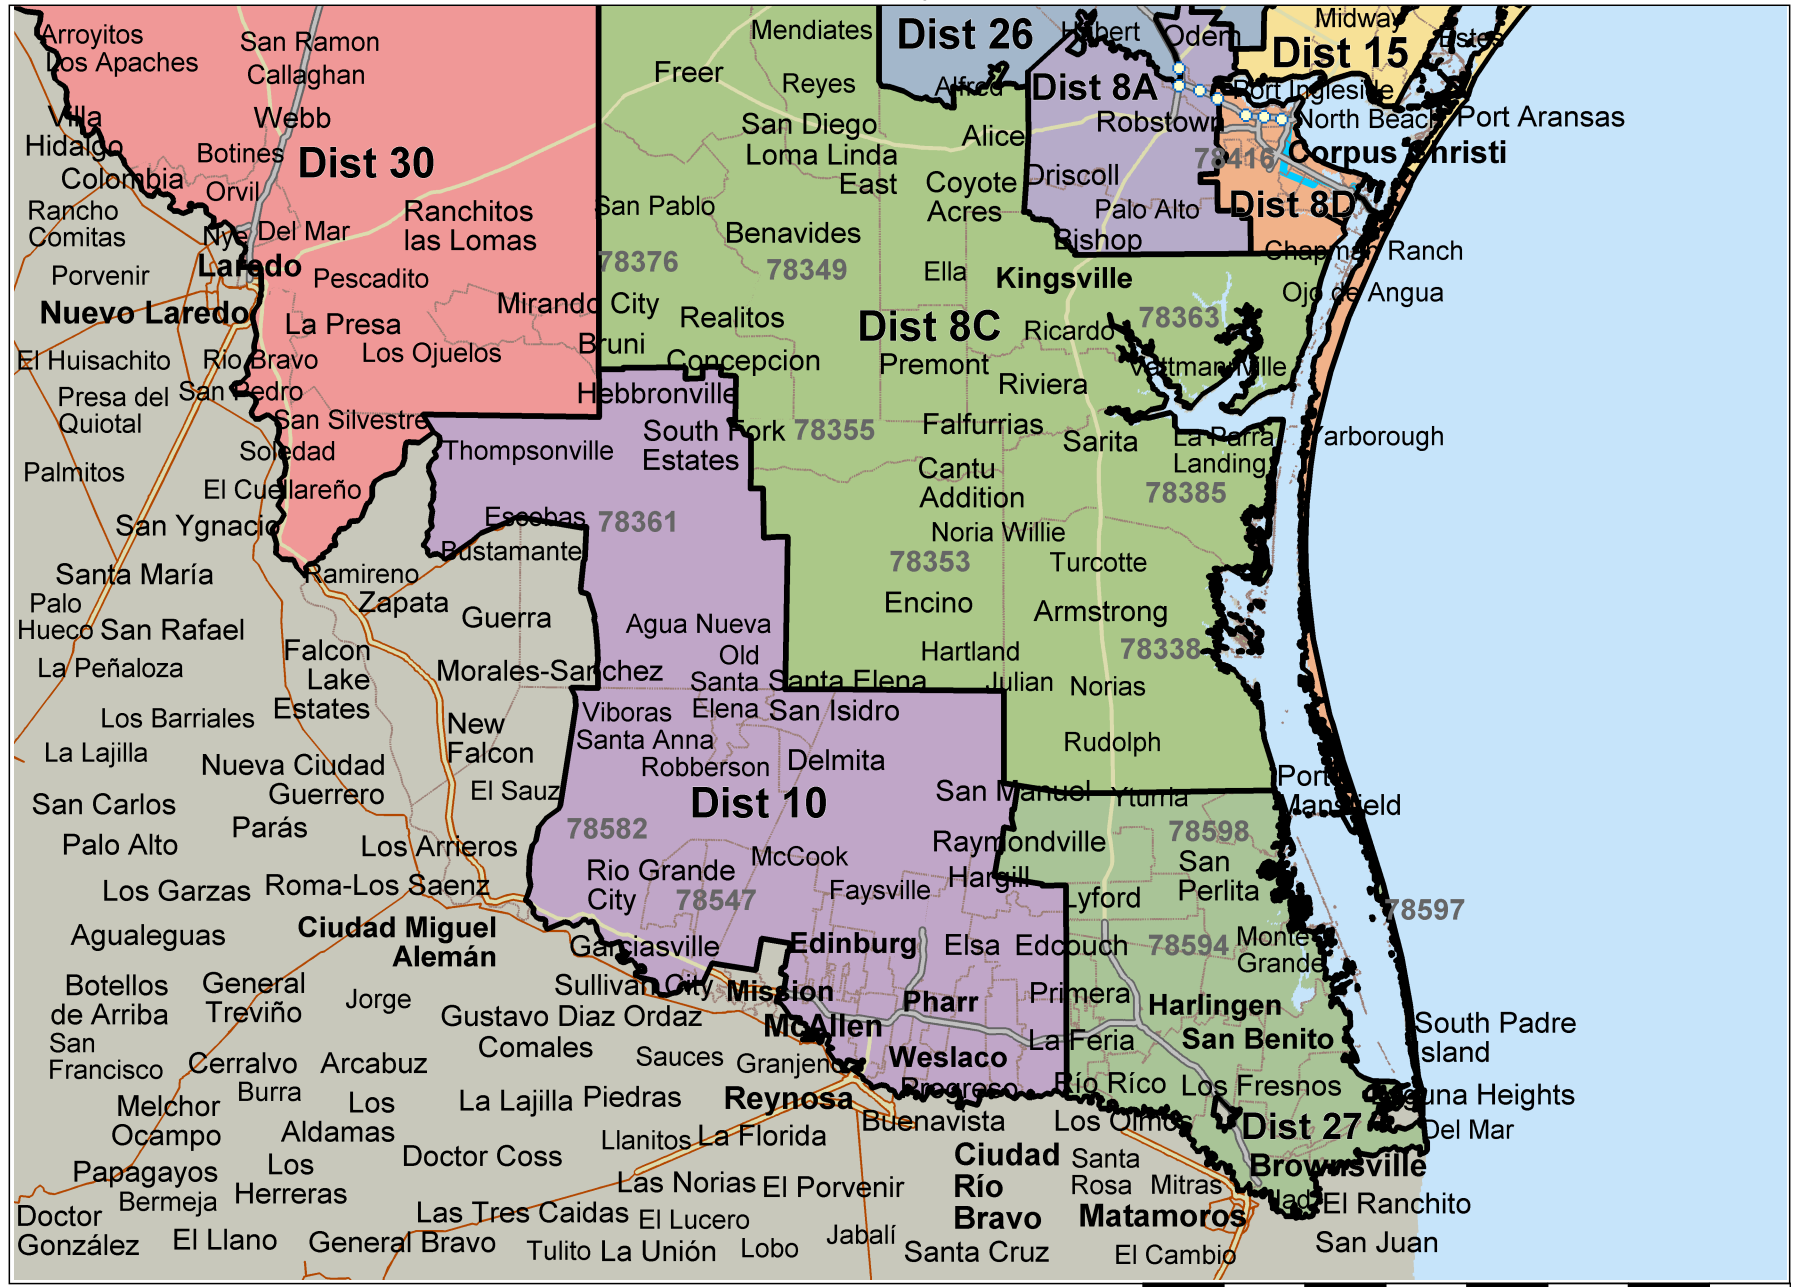

Rio Grande Valley Area

- Custom territories**
- Dist 10
 - Dist 11
 - Dist 12
 - Dist 13
 - Dist 15
 - Dist 16
 - Dist 17
 - Dist 18
 - Dist 1A
 - Dist 1E
 - Dist 2
 - Dist 22
 - Dist 26
 - Dist 27
 - Dist 29
 - Dist 30
 - Dist 3B
 - Dist 3C
 - Dist 4
 - Dist 5
 - Dist 6
 - Dist 7
 - Dist 8A
 - Dist 8C
 - Dist 8D
 - Dist 8E

Copyright © and (P) 1988–2012 Microsoft Corporation and/or its suppliers. All rights reserved. <http://www.microsoft.com/mappoint/>
 Certain mapping and direction data © 2012 NAVTEQ. All rights reserved. The Data for areas of Canada includes information taken with permission from Canadian authorities, including: © Her Majesty the Queen in Right of Canada, © Queen's Printer for Ontario. NAVTEQ and NAVTEQ ON BOARD are trademarks of NAVTEQ. © 2012 Tele Atlas North America, Inc. All rights reserved. Tele Atlas and Tele Atlas North America are trademarks of Tele Atlas, Inc. © 2012 by Applied Geographic Solutions. All rights reserved. Portions © Copyright 2012 by Woodall Publications Corp. All rights reserved.