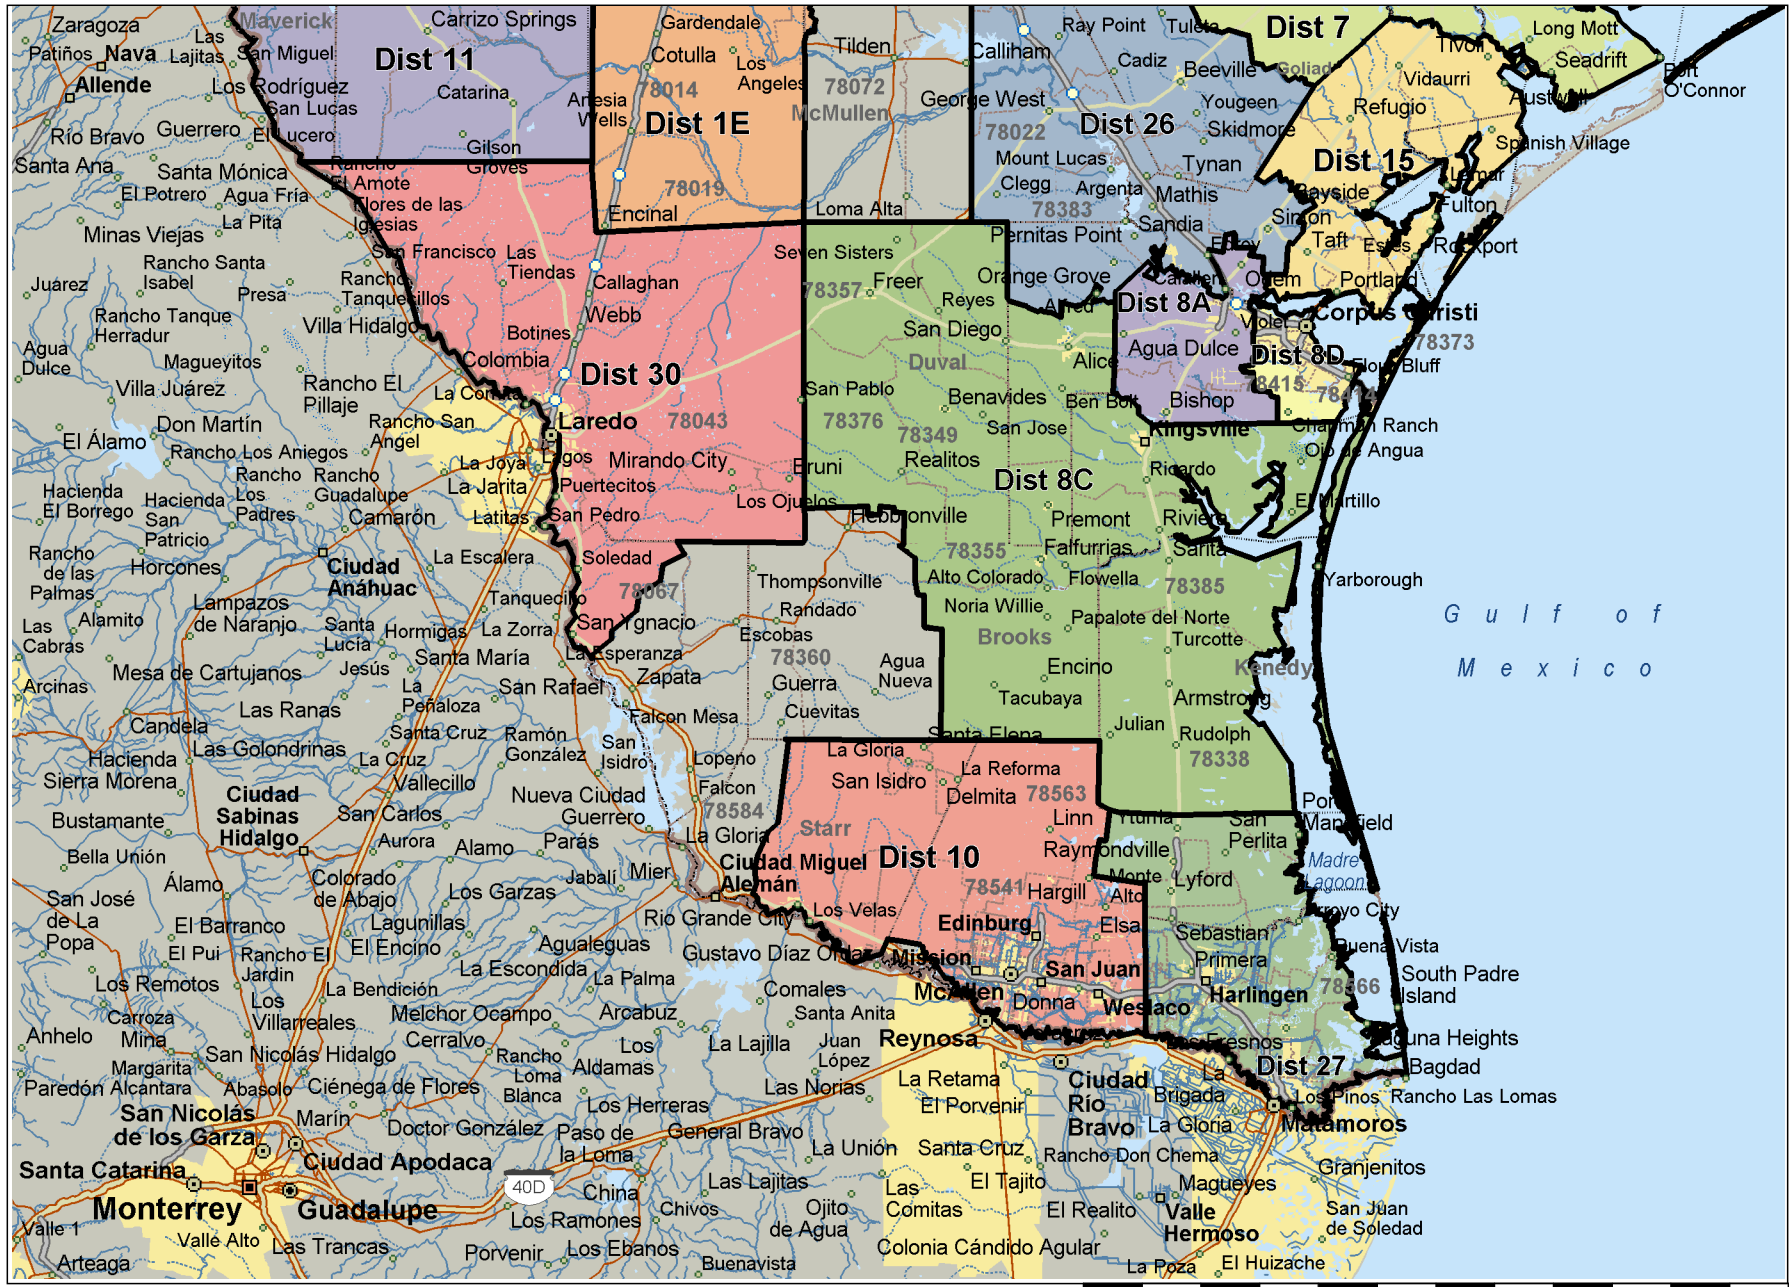

Area 68 - Southside

Custom territories

- Dist 10
- Dist 11
- Dist 12
- Dist 13
- Dist 15
- Dist 16
- Dist 17
- Dist 18
- Dist 1A
- Dist 1E
- Dist 2
- Dist 22
- Dist 26
- Dist 27
- Dist 29
- Dist 30
- Dist 3B
- Dist 3C
- Dist 4
- Dist 5
- Dist 6
- Dist 7
- Dist 8A
- Dist 8C
- Dist 8D

0 mi 20 40 60 80 100 120

Copyright © and (P) 1988–2010 Microsoft Corporation and/or its suppliers. All rights reserved. <http://www.microsoft.com/mappoint/>
 Certain mapping and direction data © 2010 NAVTEQ. All rights reserved. The Data for areas of Canada includes information taken with permission from Canadian authorities, including: © Her Majesty the Queen in Right of Canada, © Queen's Printer for Ontario. NAVTEQ and NAVTEQ ON BOARD are trademarks of NAVTEQ. © 2010 Tele Atlas North America, Inc. All rights reserved. Tele Atlas and Tele Atlas North America are trademarks of Tele Atlas, Inc. © 2010 by Applied Geographic Systems. All rights reserved.